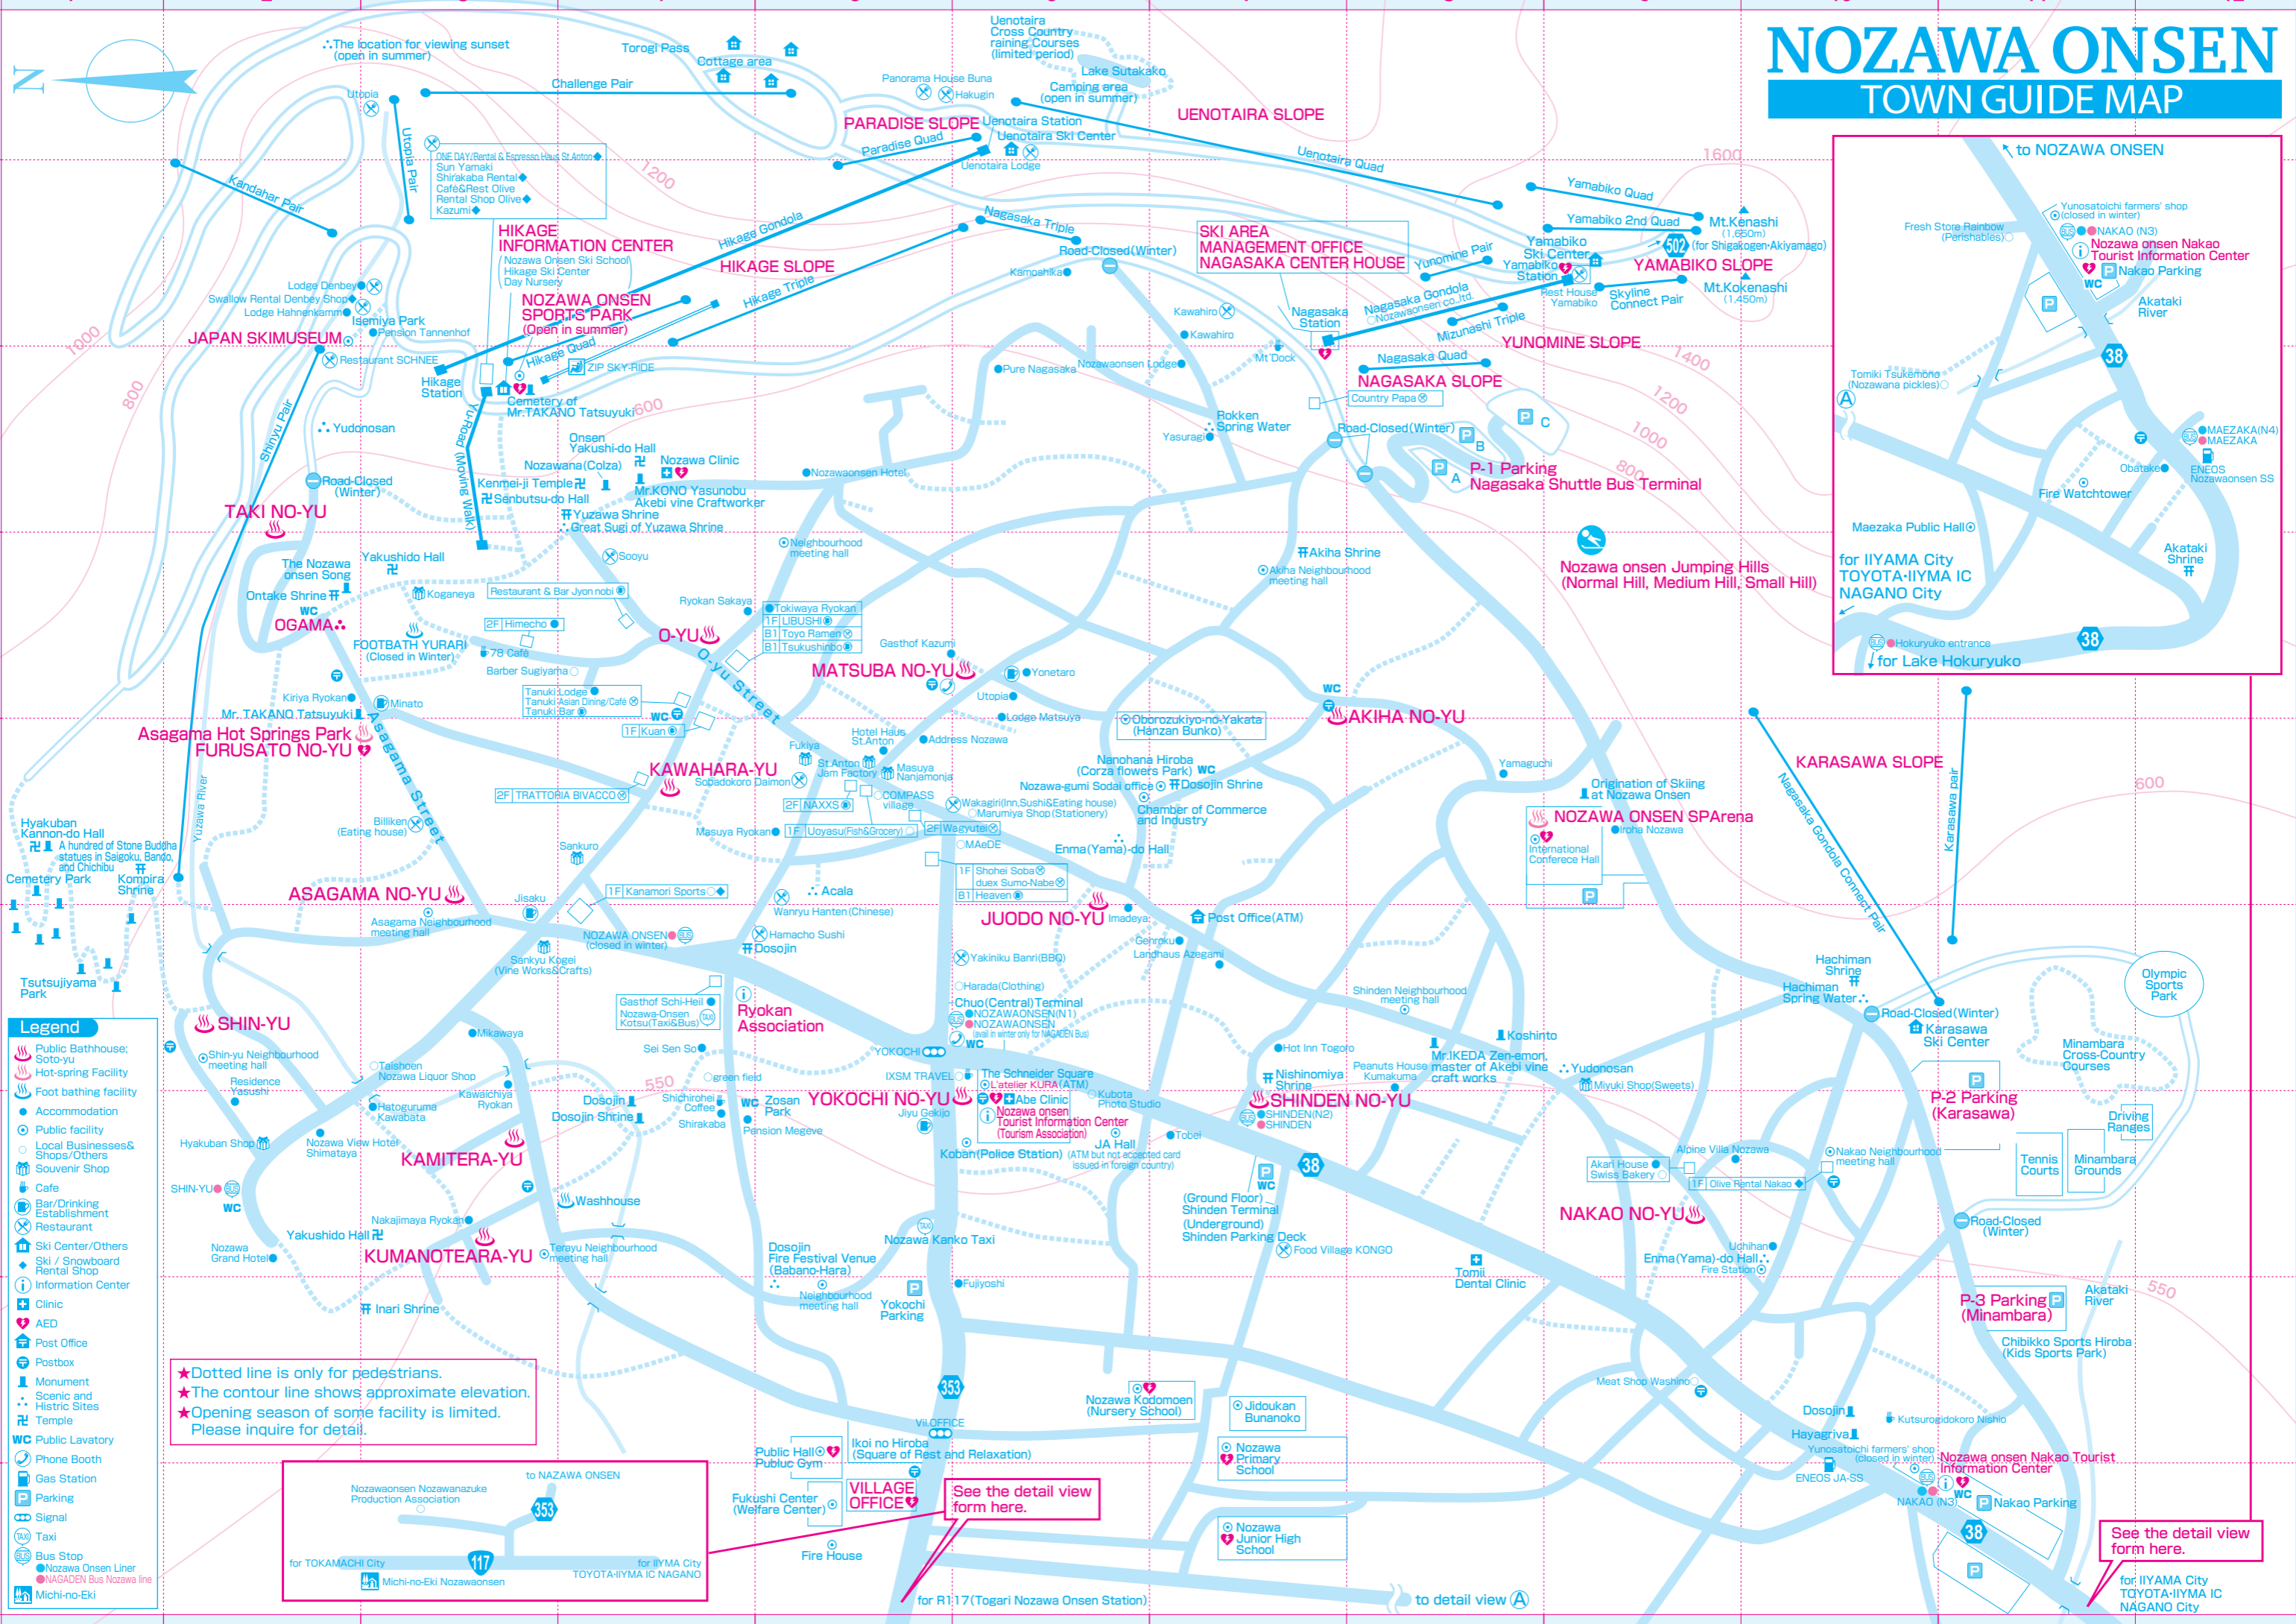

NOZAWA ONSEN TOWN GUIDE MAP

★ Dotted line is only for pedestrians.
 ★ The contour line shows approximate elevation.
 ★ Opening season of some facility is limited. Please inquire for detail.

See the detail view form here.

for Iiyama City TOYOTA-IIYAMA IC NAGANO City